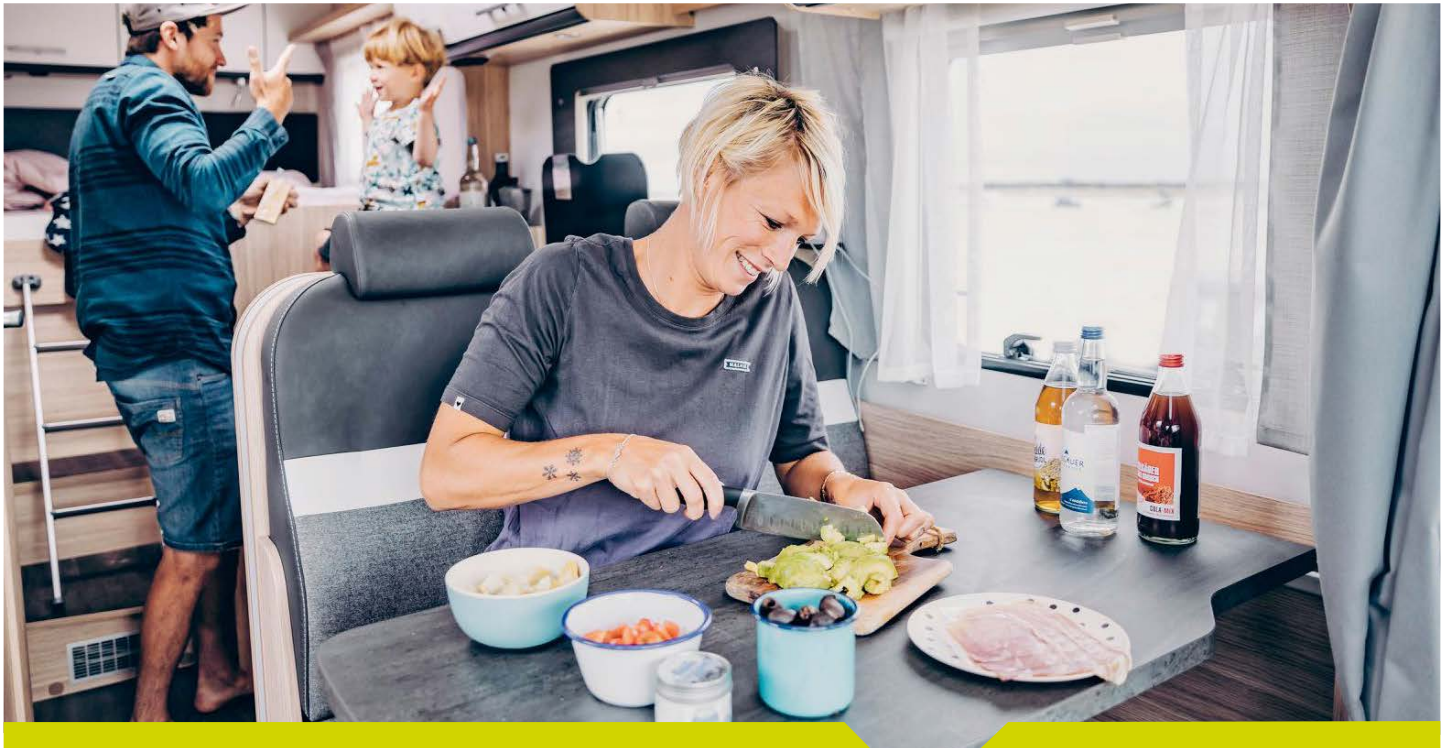

Compact products

Each product has been designed to provide a solution adapted to the nomadic or sedentary life. We have optimized the size of all INCASA products because the number one constraint of motorhome, caravan, panel van owners or simply campers is available space in their vehicles or tents to carry all necessities for staycations or longer holidays.

Casseroles & Saucepans

Made of high quality silicone, ultra compact and foldable and up to a height of only 5 centimetres.

Silicone is naturally non-stick, so it cleans up quickly and easily. And because silicone bowls don't need to be greased, you can use less fat in your food.